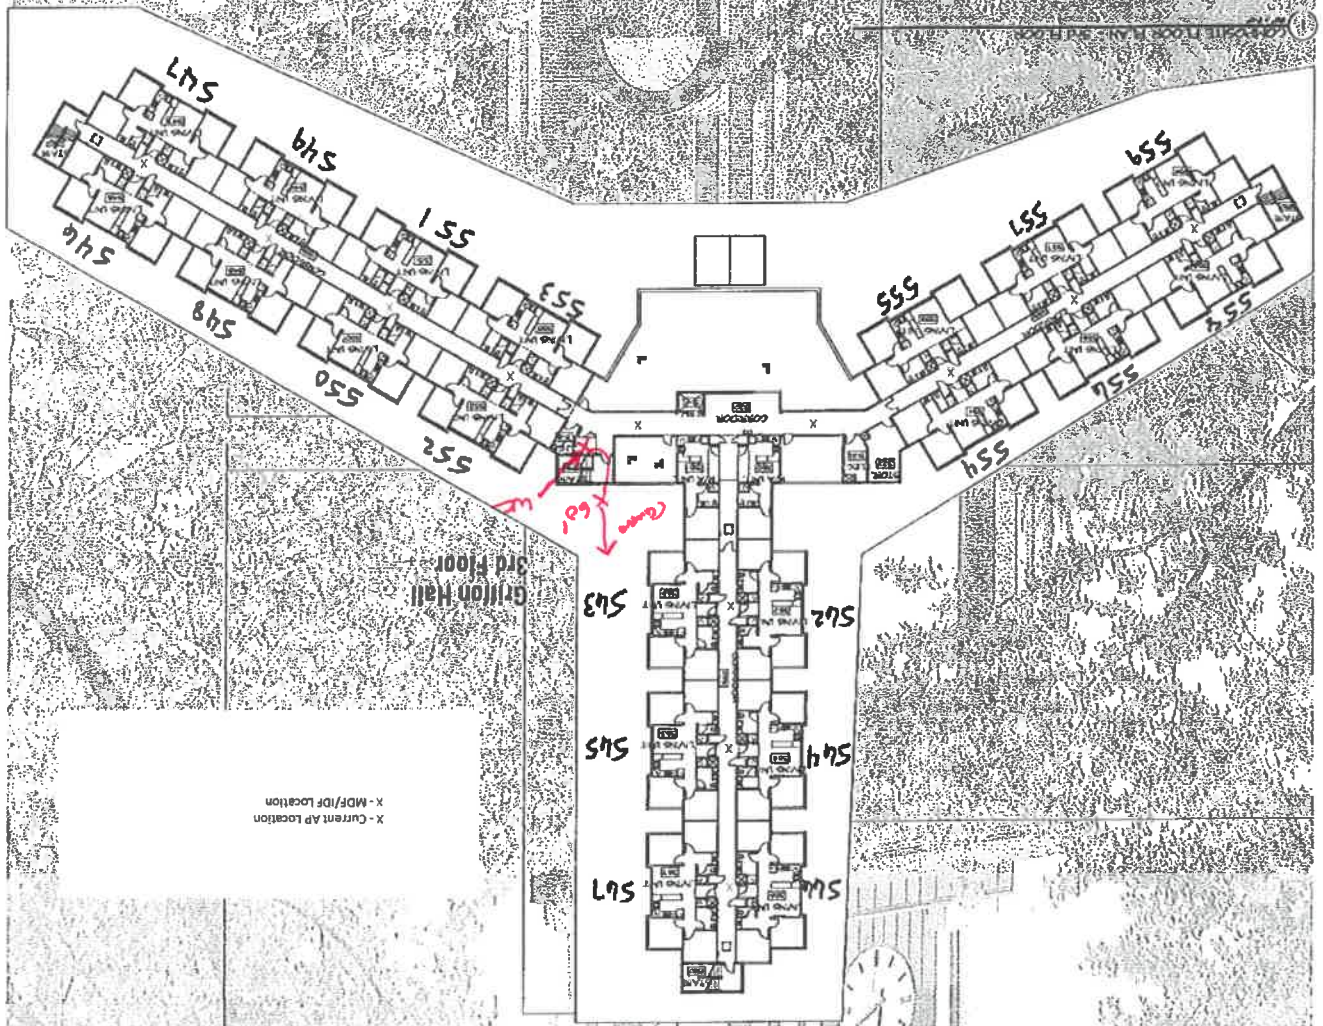

# Missouri Western State University GRIFFON HALL

X - Current AP Location  
X - MDF/IDF Location

Griffon Hall  
3rd Floor