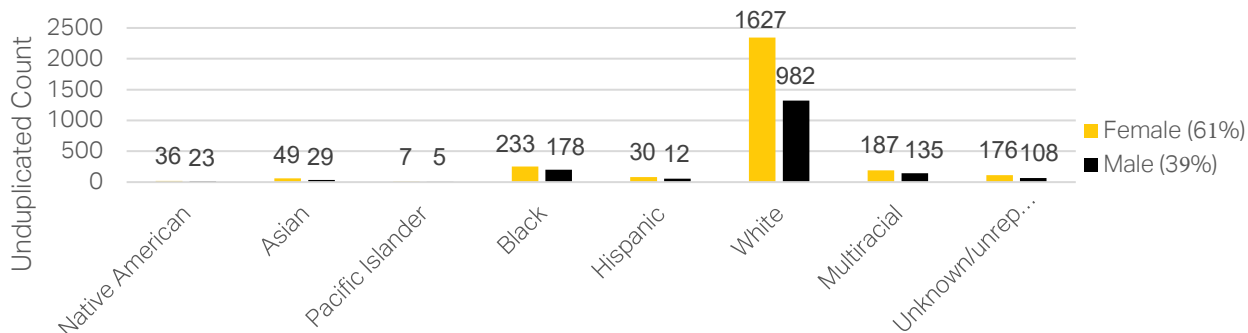

Our students are diverse

Statistical Snapshot: First-time, degree-seeking undergraduates

- Percent of total undergraduate enrollment: 17% (602)
- Average ACT Composite score: 19
- High School Rank: 13% (79) were in the top 20% of their high school class
- Age Range:
  - Under 18: 1% (7)
  - 18-21: 92% (556)
  - 22 and over: 7% (39)

Statistical Snapshot: Undergraduate transfer students

- Percent of total undergraduate enrollment: 5% (172)
- Transfers from Missouri: 74% of undergraduate transfers (127)
  - Top 2-year feeder schools:
    - Metropolitan Community College—Kansas City: 15% (25)
    - North Central Missouri College: 9% (16)
  - Top 4-year feeder schools:
    - Northwest Missouri State University: 9% (15)
    - University of Missouri—Kansas City: 5% (9)
- Transfers from other states: 25% of undergraduate transfers (43)
  - Kansas: 17
  - California: 5
  - Iowa: 5
  - Texas: 3
  - Florida: 3

Previous fact sheets available [here](#). For more information about Missouri Western State University, please consult our Institutional Research [website](#).