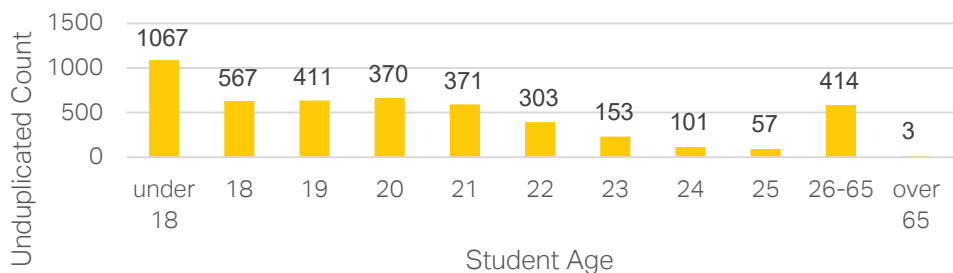

## We are a small school with a big impact

- **Total Students:** 3,817
  - Non-degree seeking: 32% (1,239)
    - Average credit hours: 4.7
    - Our Early College Academy serves 1,212 high school students
  - Degree-seeking: 68% (2,578)
    - Undergraduate: 92% (2,372) students enrolled in 13.4 credit hours on average
    - Graduate: 8% (206) students enrolled in 7 credit hours on average
    - Full-time students: Undergraduate 88% (2,096) Graduate 32% (66)
      - We define full-time status as:
        - Undergraduates: enrollment in 12 or more credit hours
        - Graduate students: enrollment in 9 or more credit hours
- **Graduates:** 727 graduates in academic year 2022-2023, 775 degrees awarded
  - 85% (662) baccalaureate degrees
  - 10% (79) master's degrees
  - 3% (21) associate degrees
  - 1% (11) undergraduate certificates
  - <1% (2) graduate certificates

## Our students come from northwest Missouri and beyond

- Missouri: 73% (2,775)
  - Immediate ten county service area: 62% (2,357)
- Other states: 26% (986)
- International: 1% (56)

## Our students are life-long learners

**Average age**  
**21**