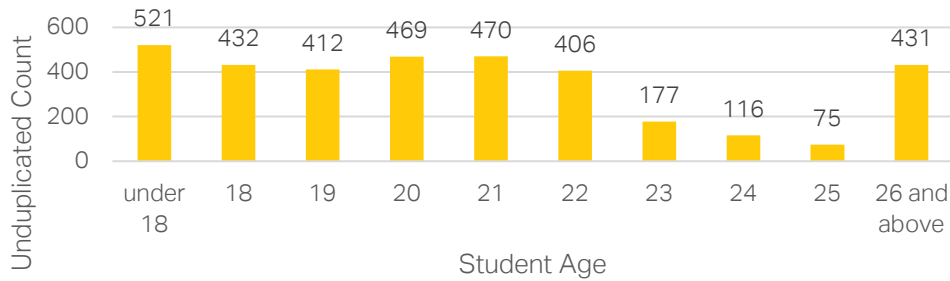

Our students are life-long learners

Average age

22

Our students are diverse

Statistical Snapshot: First-time, degree-seeking students

New Student Fall to Spring Persistence: 71%

Spring New Students: 36

Statistical Snapshot: Undergraduate transfer students

Transfer Fall to Spring Persistence: 80%

Spring New Transfers: 80

- Transfers from Missouri: 78% of new undergraduate transfers (62)
 - Top 2-year feeder school:
 - Metropolitan Community College – Kansas City: 11
 - Top 4-year feeder school:
 - University of Missouri—Kansas City: 6
- Transfers from other states: 22% of undergraduate transfers (18)
 - Top States: Kansas & California (5 transfers from Highland Community College)