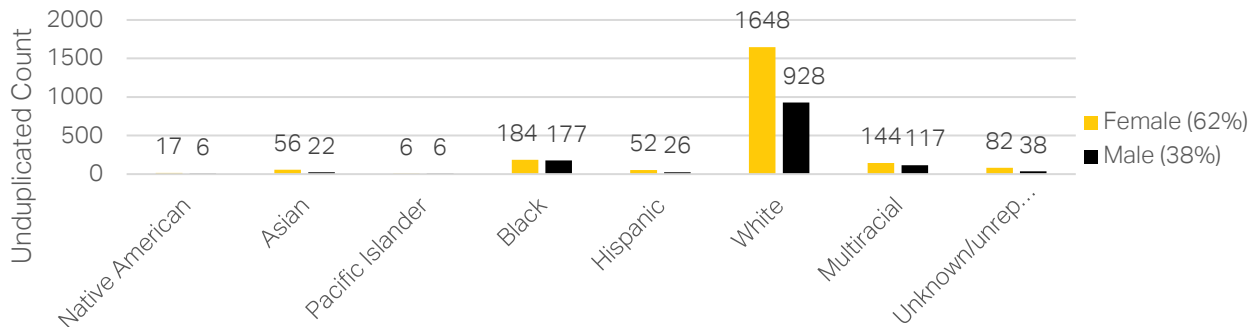

Our students are life-long learners

Average age

22

Our students are diverse

Statistical Snapshot: First-time, degree-seeking students

New Student Fall to Spring Persistence: 71%

Spring New Students: 36

Statistical Snapshot: Undergraduate transfer students

Transfer Fall to Spring Persistence: 80%

Spring New Transfers: 80

- Transfers from Missouri: 78% of new undergraduate transfers (62)
 - Top 2-year feeder school:
 - Metropolitan Community College – Kansas City: 11
 - Top 4-year feeder school:
 - University of Missouri—Kansas City: 6
- Transfers from other states: 22% of undergraduate transfers (18)
 - Top States: Kansas & California (5 transfers from Highland Community College)