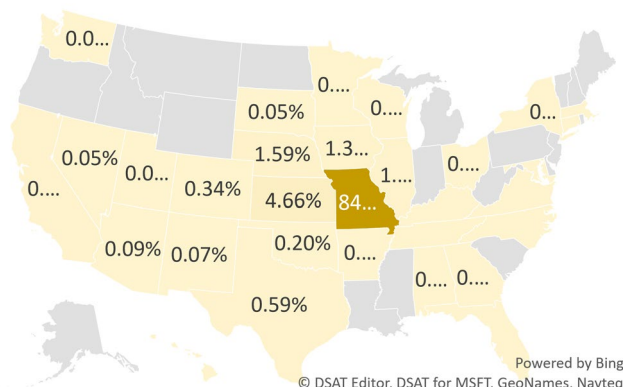

FACT SHEET

MISSOURI WESTERN STATE UNIVERSITY—FALL 2021

We provide open access to high-quality, affordable education

- Our **degree offerings** include:
 - Pre-baccalaureate certificates: 2
 - Associate's (majors): 4
 - Bachelor's (majors): 37
 - Graduate certificates: 4
 - Master's (majors and options): 13
- We are accredited as a university by the Higher Learning Commission
 - We have 9 specialized accreditations, ranging from the Association to Advance Collegiate Schools of Business to the National Council for Accreditation of Teacher Education

We are a small school with a big impact

- **Total Enrollment:** 4,395
 - Non-degree seeking: 28% (1,241)
 - Average credit hours: 5.2
 - Our Early College Academy serves 1,197 high school students
 - Degree-seeking: 72% (3,154)
 - Undergraduate: 2,978 students enrolled in 13.1 credit hours on average
 - Graduate: 176 students enrolled in 6.76 credit hours on average
 - Full-time students: 60% (2,638)
 - We define full-time status as:
 - Undergraduates: enrollment in 12 or more credit hours
 - Graduate students: enrollment in 9 or more credit hours
- **Graduates:** 824 degrees and certificates awarded in academic year 2020-2021.
 - 84% (690) baccalaureate degrees
 - 11% (89) master's degrees
 - 3% (24) associate degrees
 - 1% (9) certificates
 - 1% (12) graduate certificates

Our students come from northwest Missouri and beyond

- Missouri: 85% (3,731)
 - Immediate ten county service
 - 71% (3,139)
- Other states: 14% (611)
- International: 1% (53)

Our students are life-long learners

Age range
93.6% (537) between 18 and 21

Statistical Snapshot: Undergraduate transfer students

Percent of incoming degree-seeking undergraduate students
27% (210)

34% transfer from other states (71)

- Kansas: 30
- Illinois: 7
- California: 7