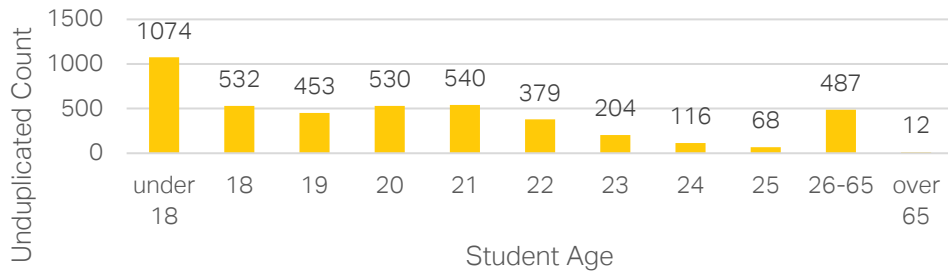

We are a small school with a big impact

- **Total Enrollment:** 4,395
 - Non-degree seeking: 28% (1,241)
 - Average credit hours: 5.2
 - Our Early College Academy serves 1,197 high school students
 - Degree-seeking: 72% (3,154)
 - Undergraduate: 2,978 students enrolled in 13.1 credit hours on average
 - Graduate: 176 students enrolled in 6.76 credit hours on average
 - Full-time students: 60% (2,638)
 - We define full-time status as:
 - Undergraduates: enrollment in 12 or more credit hours
 - Graduate students: enrollment in 9 or more credit hours
- **Graduates:** 824 degrees and certificates awarded in academic year 2020-2021.
 - 84% (690) baccalaureate degrees
 - 11% (89) master's degrees
 - 3% (24) associate degrees
 - 1% (9) certificates
 - 1% (12) graduate certificates

Our students come from northwest Missouri and beyond

- Missouri: 85% (3,731)
 - Immediate ten county service
 - 71% (3,139)
- Other states: 14% (611)
- International: 1% (53)

Our students are life-long learners

Average age
21

Our students are diverse

Statistical Snapshot: First-time, degree-seeking undergraduates

Percent of total undergraduate enrollment
19% (574)

Percent living on campus
47.5% (273)

Pell Grant recipients
49% (282)