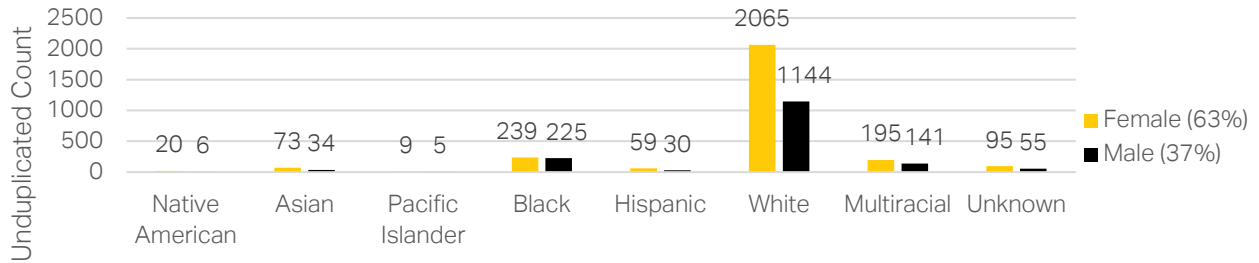

We are a small school with a big impact

- **Total Enrollment:** 4,395
 - Non-degree seeking: 28% (1,241)
 - Average credit hours: 5.2
 - Our Early College Academy serves 1,197 high school students
 - Degree-seeking: 72% (3,154)
 - Undergraduate: 2,978 students enrolled in 13.1 credit hours on average
 - Graduate: 176 students enrolled in 6.76 credit hours on average
 - Full-time students: 60% (2,638)
 - We define full-time status as:
 - Undergraduates: enrollment in 12 or more credit hours
 - Graduate students: enrollment in 9 or more credit hours
- **Graduates:** 824 degrees and certificates awarded in academic year 2020-2021.
 - 84% (690) baccalaureate degrees
 - 11% (89) master's degrees
 - 3% (24) associate degrees
 - 1% (9) certificates
 - 1% (12) graduate certificates

Our students come from northwest Missouri and beyond

- Missouri: 85% (3,731)
 - Immediate ten county service
 - 71% (3,139)
- Other states: 14% (611)
- International: 1% (53)

Our students are life-long learners

Average age
21

Our students are diverse

Statistical Snapshot: First-time, degree-seeking undergraduates

Percent of total undergraduate enrollment
19% (574)

Percent living on campus
47.5% (273)

Pell Grant recipients
49% (282)