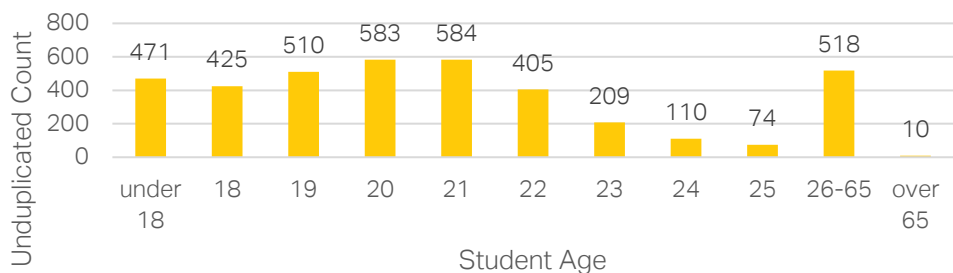

We are a small school with a big impact

- **Total Enrollment:** 3,899
 - Non-degree seeking: 18% (692)
 - Average credit hours: 3.8
 - Our Early College Academy currently serves 660 high school students (not including those enrolled in year-long courses)
 - Degree-seeking: 82% (3,207)
 - Undergraduate: 3,035 students enrolled in 13.1 credit hours on average
 - Graduate: 172 students enrolled in 6.74 credit hours on average
 - Full-time students: 68% (2,642)
 - We define full-time status as:
 - Undergraduates: enrollment in 12 or more credit hours
 - Graduate students: enrollment in 9 or more credit hours
- **Graduates:** 821 degrees and certificates awarded in academic year 2019-2020.
 - 84% (692) baccalaureate degrees
 - 11% (86) master's degrees
 - 3% (27) associate degrees
 - 1% (10) certificates
 - 1% (6) graduate certificates

Our students come from northwest Missouri and beyond

- Missouri: 83% (3,243)
 - Immediate ten county service area:
 - 68% (2,663)
- Other states: 16% (604)
- International: 1% (52)

Our students are life-long learners