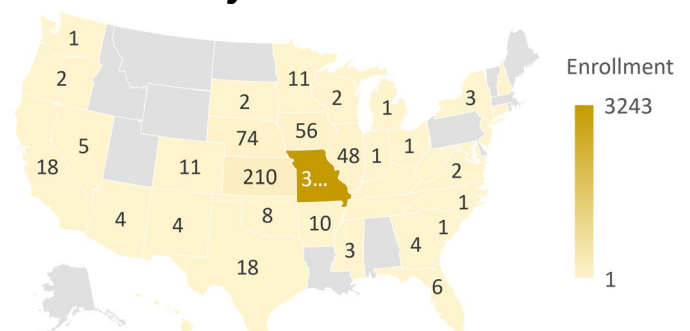

FACT SHEET

MISSOURI WESTERN STATE UNIVERSITY—SPRING 2021

We provide open access to high-quality, affordable education

- Our **degree offerings** include:
 - Pre-baccalaureate certificates: 2
 - Associate's degrees: 4
 - Bachelor's degrees: 58
 - Graduate certificates: 8
 - Master's degrees: 11
- We are accredited as a university by the Higher Learning Commission
 - We have 9 specialized accreditations, ranging from the Association to Advance Collegiate Schools of Business to the National Council for Accreditation of Teacher Education

We are a small school with a big impact

- **Total Enrollment:** 3,899
 - Non-degree seeking: 18% (692)
 - Average credit hours: 3.8
 - Our Early College Academy currently serves 660 high school students (not including those enrolled in year-long courses)
 - Degree-seeking: 82% (3,207)
 - Undergraduate: 3,035 students enrolled in 13.1 credit hours on average
 - Graduate: 172 students enrolled in 6.74 credit hours on average
 - Full-time students: 68% (2,642)
 - We define full-time status as:
 - Undergraduates: enrollment in 12 or more credit hours
 - Graduate students: enrollment in 9 or more credit hours
- **Graduates:** 821 degrees and certificates awarded in academic year 2019-2020.
 - 84% (692) baccalaureate degrees
 - 11% (86) master's degrees
 - 3% (27) associate degrees
 - 1% (10) certificates
 - 1% (6) graduate certificates

Our students come from northwest Missouri and beyond

- Missouri: 83% (3,243)
 - Immediate ten county service area:
 - 68% (2,663)
- Other states: 16% (604)
- International: 1% (52)

Our students are life-long learners