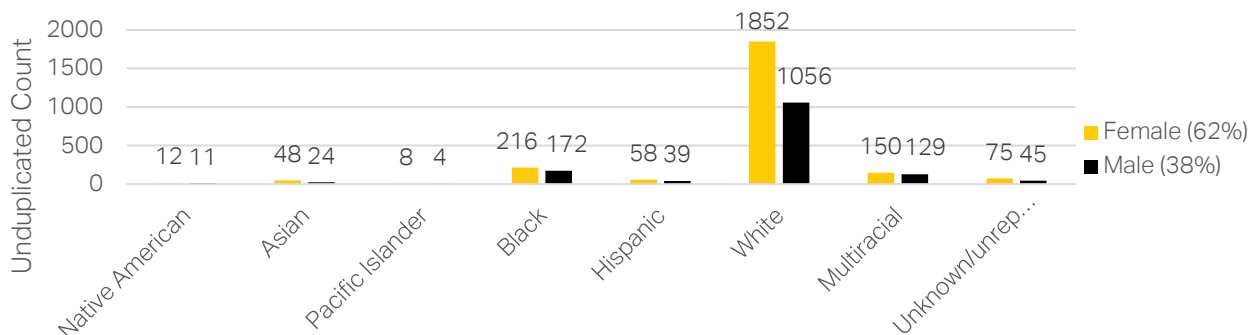

We are a small school with a big impact

- **Total Enrollment:** 3,899
 - Non-degree seeking: 18% (692)
 - Average credit hours: 3.8
 - Our Early College Academy currently serves 660 high school students (not including those enrolled in year-long courses)
 - Degree-seeking: 82% (3,207)
 - Undergraduate: 3,035 students enrolled in 13.1 credit hours on average
 - Graduate: 172 students enrolled in 6.74 credit hours on average
 - Full-time students: 68% (2,642)
 - We define full-time status as:
 - Undergraduates: enrollment in 12 or more credit hours
 - Graduate students: enrollment in 9 or more credit hours
- **Graduates:** 821 degrees and certificates awarded in academic year 2019-2020.
 - 84% (692) baccalaureate degrees
 - 11% (86) master's degrees
 - 3% (27) associate degrees
 - 1% (10) certificates
 - 1% (6) graduate certificates

Our students come from northwest Missouri and beyond

- Missouri: 83% (3,243)
 - Immediate ten county service area:
 - 68% (2,663)
- Other states: 16% (604)
- International: 1% (52)

Our students are life-long learners

Average age
22

Our students are diverse

Statistical Snapshot: First-time, degree-seeking students

Fall to Spring New Student Retention: 75%

Spring New Students: 33

Statistical Snapshot: Undergraduate transfer students