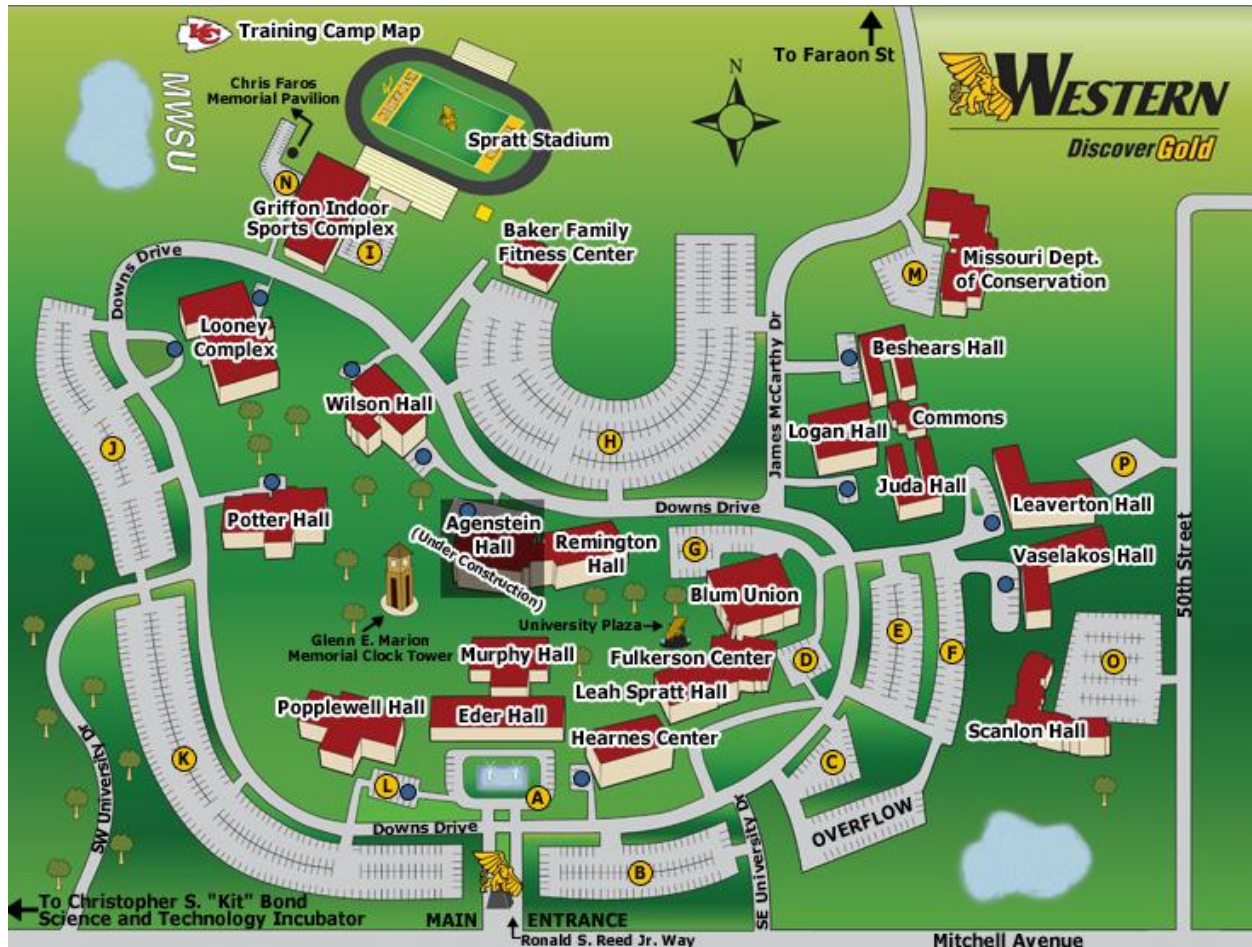

Directions to Missouri Western State University

Via **South** (from Kansas City, MO/KS) - Approx. Distance - 55 miles Estimated Drive Time - 1 hour

1. Take I-29 North
2. Take the 36 Hwy East (Cameron) exit
3. Take the first exit, which is Riverside Rd.
4. Turn left.
5. At the second stoplight, turn left on Mitchell Ave.
6. Go about one mile - Western is on the right side of Mitchell

Via **North** (from Omaha, NE) – Approx. Distance - 134 miles Estimated Drive Time - 2.5 hours

1. Take I-29 South
2. Take the 36 Hwy East (Cameron) exit
3. Take the first exit, which is Riverside Rd.
4. Turn left.
5. At the second stoplight, turn left on Mitchell Ave.
6. Go about one mile - Western is on the right side of Mitchell

Via **East** (from Chillicothe, MO) – Approx. Distance - 74 miles Estimated Drive Time - 1.5 hours

1. Take 36 Hwy West
2. Exit at Riverside Rd
3. Turn right.
4. At the first stoplight, turn left on Mitchell Ave.
5. Go about one mile - Western is on the right side of Mitchell

Via **West** (from Troy, KS) Approx. Distance - 17 miles Estimated Drive Time - 31 minutes

1. Take 36 Hwy East
2. Exit at Riverside Rd
3. Turn left
4. At the second stoplight, turn left on Mitchell Ave.
5. Go about one mile - Western is on the right side of Mitchell