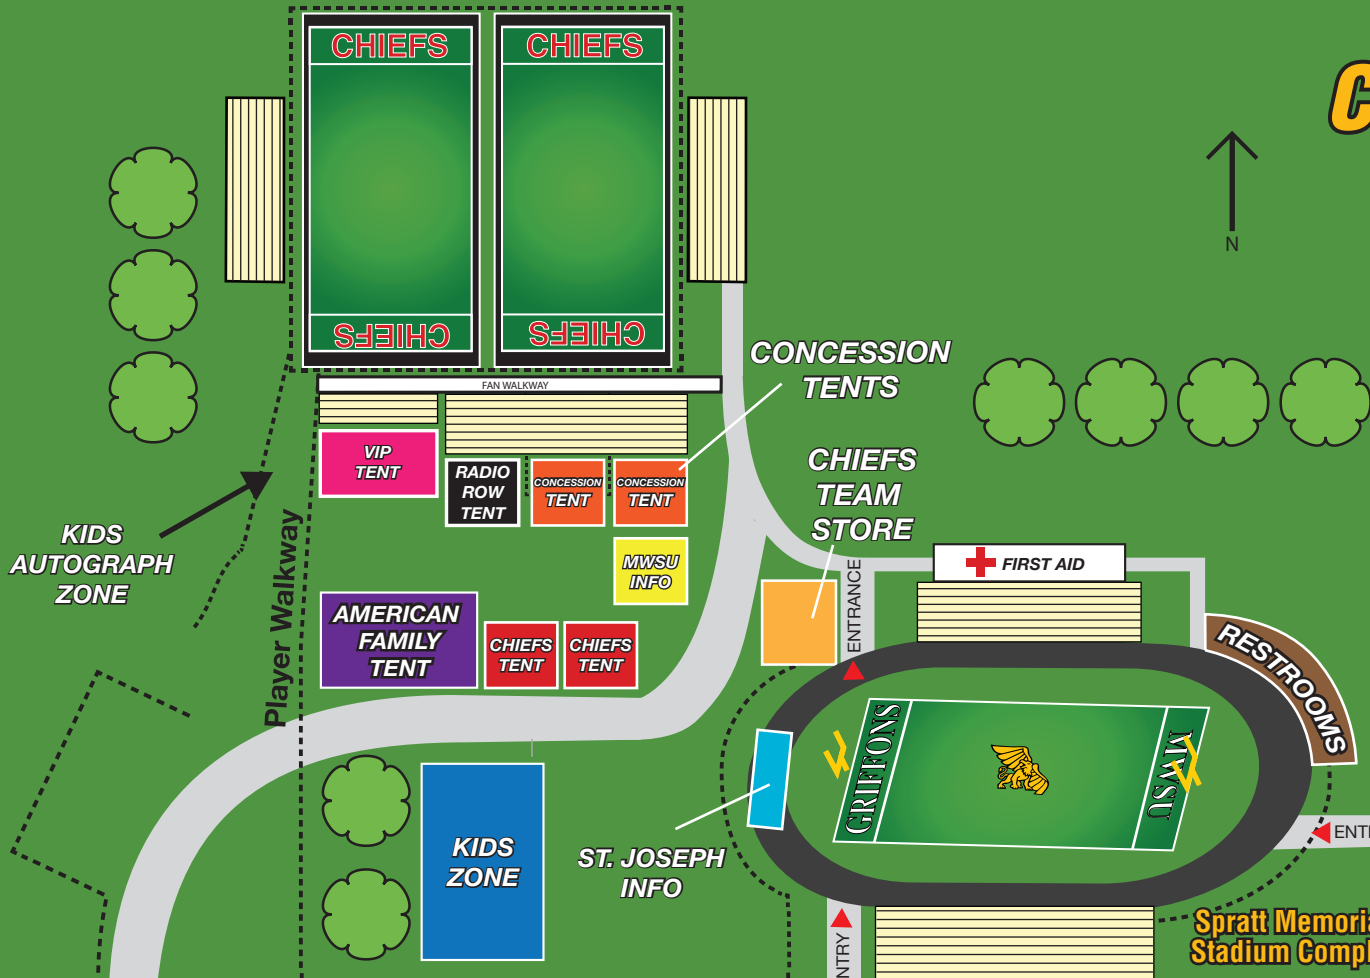

CHIEFS TRAINING CAMP MAP

TRAINING CAMP

MISSOURI WESTERN STATE UNIVERSITY - ST. JOSEPH, MO

PRESENTED BY Heartland Health

Grass Parking Lot

Disabled Parking Lot

Baker Family Fitness Center

Parking Lot

camp visitor parking

Griffon Indoor Facility

Parking Lot

reserved parking

Parking Lot

no public access

Downs Drive

To Parking Lot **J** overflow parking